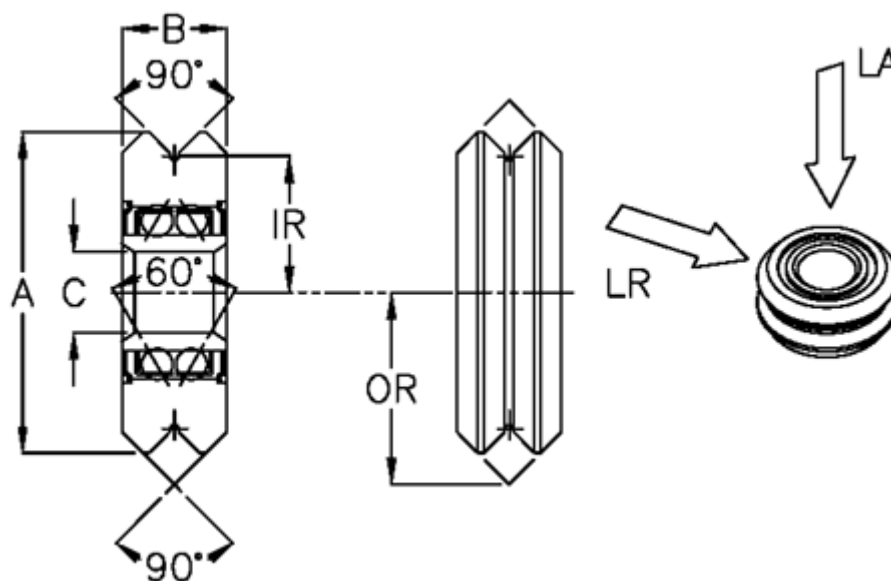

Article number: 05554

Description: Guide wheel W4

Measures

Diameter A	= 59.94
Hole size C	= 15.00
Internal radius IR	= 25.40
Outer radius OR	= 34.93
Width B	= 19.05